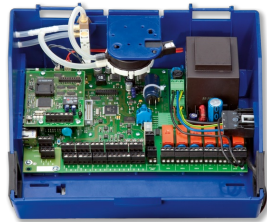

EXPANSION MODULE EM-TRF

EASYLAB CONTROLLER
TCU3

EASYLAB ADAPTER
MODULE TAM

EM-TRF

230V EASYLAB

230V EASYLAB TCU3 TAM

- 230V
- EASYLAB
- EASYLAB

EM-TRF

EM-TRF

EM-TRF

- EASYLAB EM-TRF
- EASYLAB TCU3 TAM 230VAC
- EASYLAB
- EASYLAB

EM-TRF

- 230VAC
- EM-LIGHT

□□

□

□□□□