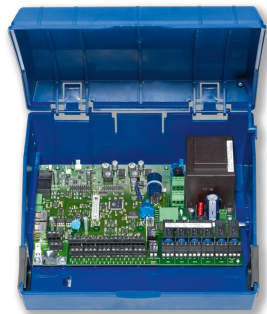

EXPANSION MODULE EM-TRF

EASYLAB CONTROLLER
TCU3

EASYLAB ADAPTER
MODULE TAM

EM-TRF

230V EASYLAB

230V EASYLAB TCU3 TAM

- 230V
- EASYLAB
- EASYLAB

EM-TRF

EM-TRF

EM-TRF

- EASYLAB EM-TRF
- EASYLAB TCU3 TAM 230VAC
- EASYLAB
- EASYLAB

EM-TRF

- 230VAC
- EM-LIGHT

□□

□

□□□□