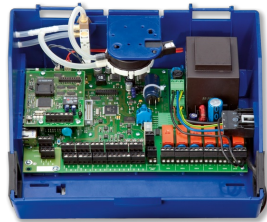

EXPANSION MODULE EM-TRF

EASYPAC CONTROLLER
TCU3

EASYPAC ADAPTER
MODULE TAM

EM-TRF

230V EASYPAC

230V EASYPAC TCU3 TAM

- 230V
-
- EASYPAC

- EASYPAC EM-TRF
- EASYPAC TCU3 TAM 230VAC
-
- EASYPAC

- 230VAC
- EM-LIGHT

□□

□

□□□□

- 230VAC
- EASYLAB

□□□□

- EASYLAB
- 230V