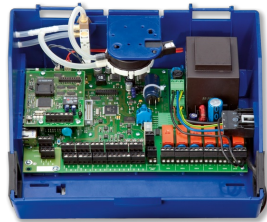

EXPANSION MODULE EM-TRF-USV

EASYPAC CONTROLLER
TCU3

EASYPAC ADAPTER
MODULE TAM

EM-TRF-USV

230V EASYPAC

230V TCU3 TAM

- 230V
- EASYPAC
- EASYPAC
- EASYPAC
- EASYPAC
- EASYPAC
- EASYPAC

□□

□

□□

- EASYPAC EM-TRF-USV
- EASYPAC TCU3 TAM 230VAC
- EASYPAC

- 00000000000000000000
- 00000000000000000000
- 000000000000EASYLAB0000

00000

- 00000000000000000000
- 230VAC000000000000
- 000000000000000000000000000000
- 00EM-LIGHT00000000000000000000
- 000000000000000000000000000000
- 00000000
- 000000000000000000000000EM-TRF-USV0EASYLAB TCU30
- 000000000000000000000000