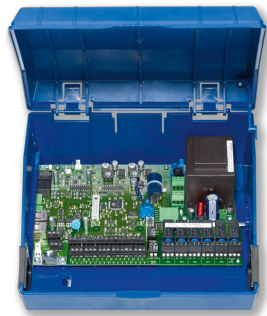

EXPANSION MODULE EM-TRF-USV

EASYPAC CONTROLLER
TCU3

EASYPAC ADAPTER
MODULE TAM

EM-TRF-USV

230V EASYPAC

230V TCU3 TAM

- 230V
- EASYPAC
- EASYPAC
- EASYPAC
- EASYPAC
- EASYPAC
- EASYPAC

□□

□

□□

- EASYPAC EM-TRF-USV
- EASYPAC TCU3 TAM 230VAC
- EASYPAC

- 00000000000000000000
- 00000000000000000000
- 000000000000EASYLAB0000

00000

- 00000000000000000000
- 230VAC000000000000
- 000000000000000000000000000000
- 00EM-LIGHT00000000000000000000
- 000000000000000000000000000000
- 00000000
- 000000000000000000000000EM-TRF-USV0EASYLAB TCU30
- 000000000000000000000000